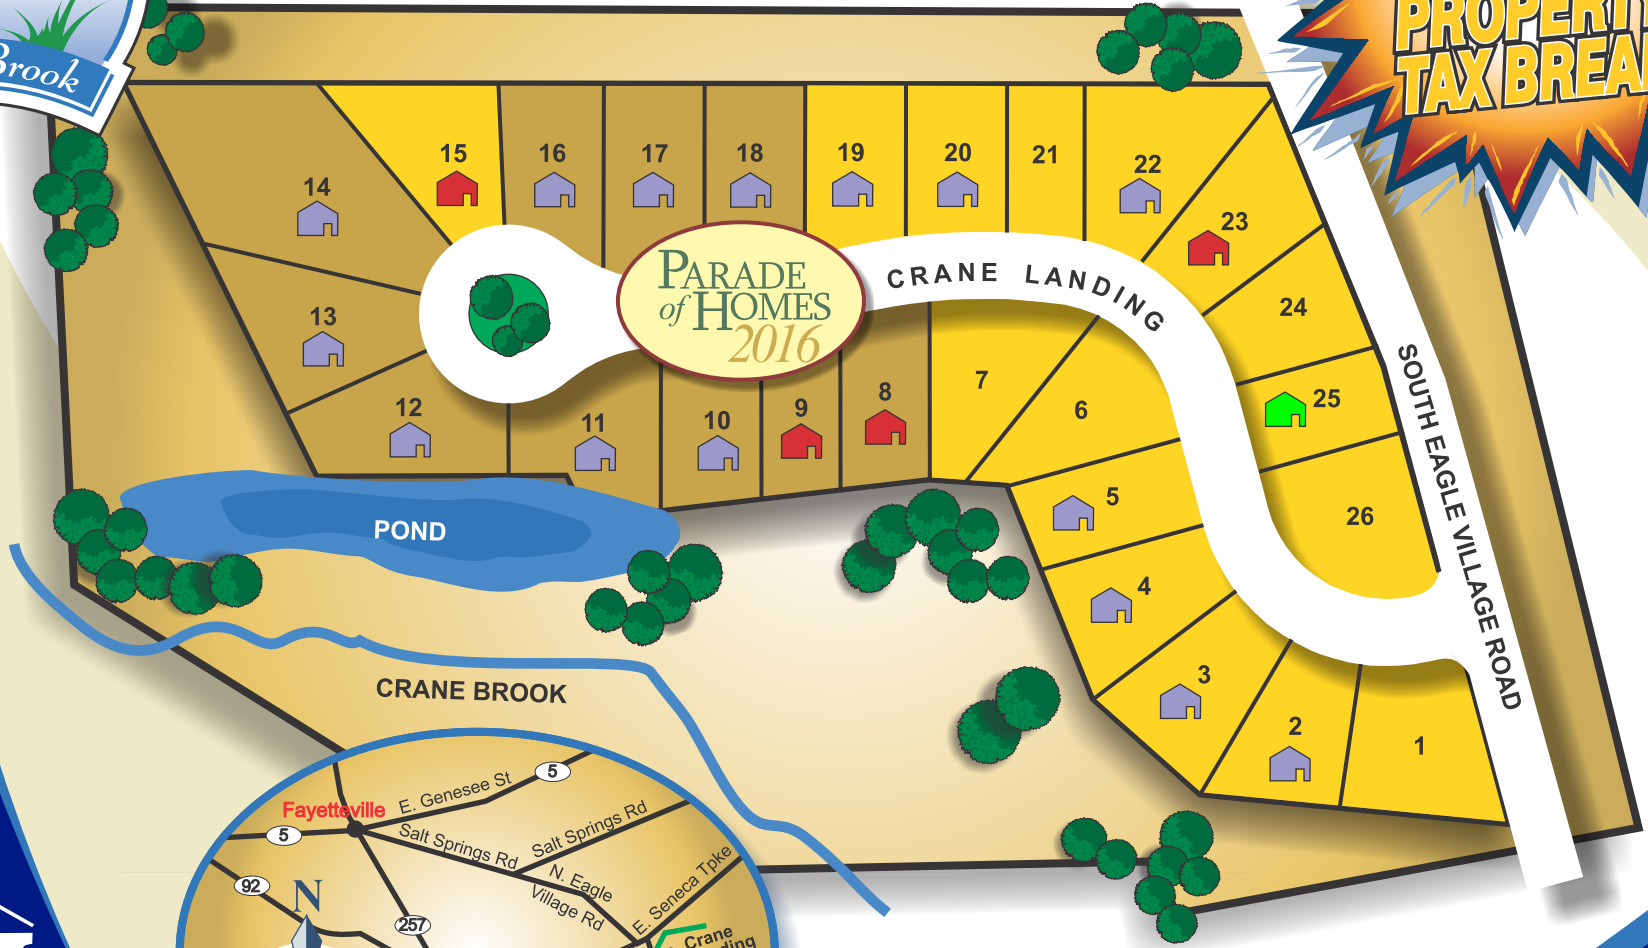

★ **Site of The 2016 Parade of Homes**

- From the \$350's
- Ranches and Colonials from 1,700 – 4,000 sf
- Fayetteville-Manlius Schools

PARADE of HOMES 2016

**Manlius, NY**

- EH Sold Home
- EH Available Home
- Available Home Sites

Visit us at:  
**EldanHomes.com**

The illustrations are for marketing purposes. The lot size, landscaping and roadways are approximate, they may not be exact to scale.

For more information,  
contact the builder:  
**315.491.4587**